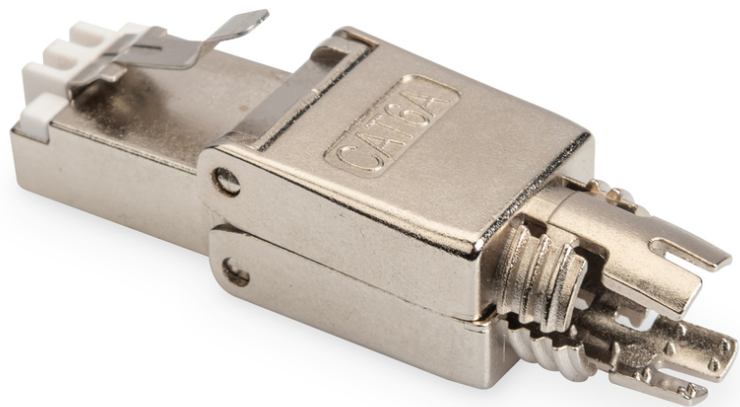

DIGITUS CAT 6A Field Termination Plug, shielded, tool-free mounting connection

DN-93634
EAN 4016032458739

CAT 6A tool-less connector, AWG 22-27, metal latch supports up to 4PPoE, IEEE802.3bt

The DIGITUS® CAT 6A plug for field mounting is a modern and high-quality RJ45 plug, which is not only characterized by its very simple applicability, but also stands by the side of the field assembler in every application reliably and time-saving. The fast assembly is possible in only 60 seconds without any special tools. The enormous flexibility, make it the perfect choice at all locations. It is suitable for all networks, from Voice to 10 Gigabit Ethernet. Satisfied customers due to fast and cost-saving installation, repair and maintenance are the logical consequence of this innovative RJ45 connector. Why complicated, if it can be easy? See for yourself!

Tool-free field assembly - easy with this shielded metal field termination plug.

- Transmission properties:
- Category 6A, 10GBase-T, 500 MHz
- ISO/IEC 11801 3rd Ed., EN 50173-1, IEC 60603-7-51
- Suitable for PoE/PoE/4PPoE (IEEE 802.3af, 3at, 3b)
- General properties:
- RJ45 male, 8P8C
- Cable installation via IDC strips, color coded according to EIA/TIA 568 A & B
- Cable fixation by screwable strain relief

- Tool-free mounting connection
- 360° shield coverage
- Technical properties:
- Housing material: Zinc die-cast, nickel-plated
- Contact material: Phosphor bronze
- Coating of the contacts: Nickel, gold-plated 0.5 µ
- Physical properties:
- Insertion force: 30N max. (IEC 60603-7-5)
- Retention strength: 7.7 kg between jack and plug
- Operation temperature: -20°C bis zu +70°C (ISO/IEC 11801, ANSI/TIA 568 C.2)
- Mating cycles female: > 750 acc. to ISO/IEC 11801, IEC 60603-7-5
- IDC wire size: AWG (26/7 - 22/1), solid and stranded conductor
- Tested with AWG 22/1 solid conductor
- (DIGITUS® DK-174X-A-VH-X, AWG 22/1 CAT 7A installation cable)
- Dielectric strength: 1000 VDC (Contact/Contact), 1500 VDC (Contact/Ground)