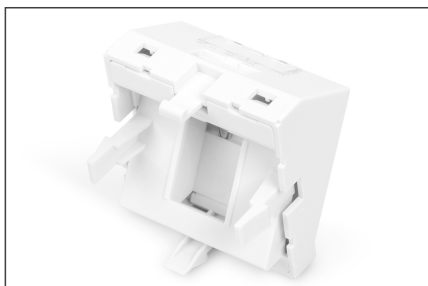

More images: