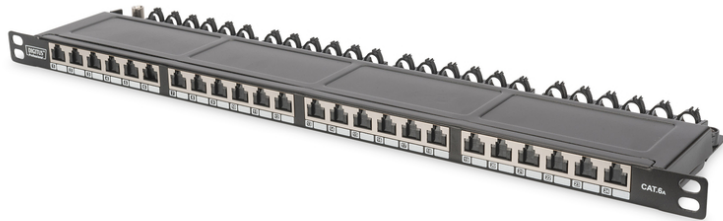

# DIGITUS CAT 6A, Class EA High Density Patch Panel, shielded

DN-91624S-SL-EA  
EAN 4016032341369

**CAT 6A Class EA patch panel, shielded, 0.5U 24-port RJ45, incl. dust cover, 8P8C, black**

The DIGITUS® 24-port 0.5U Patch Panel offers a high density. As the panel is only 0.5U in height, it allows to present 48 ports on 1U (2 panels with 24 ports each) which can be installed.

**Save a lot of space (only 0.5U) - With shutters for dust protection - Best performance and link quality for your network**

- Transmission properties: Category 6A, Class EA
- Area of application: Up to 500 MHz, 10GBase-T
- Norms: ISO/IEC 11801 2nd Ed., EN 50173-1, EIA/TIA 568-C, 802.3af, 802.3at PoE+
- General properties:
- Suitable for 483 mm (19") cabinet mounting
- RJ45 female, 8P8C
- Cable installation via LSA strips, color coded according to EIA/TIA 568 A & B
- Cable fixing with smart cable ties
- Central ground connection
- 360° shield coverage
- Integrated dust cover
- Mechanical properties:
- Housing material: 1.5 mm galvanic cold rolled steel, acc. to EN1.4301, UNS S30400, AISI 304 and LMSAD110

- RJ45 female material: ABS UL 94V-0
- RJ45 female contact: Tinned phosphor bronze, 0.5 µ gold-plated contact
- RJ45 shielding: Tinned bronze
- LSA termination clamp: Krone LSA+, UL 94V-2, zinc plated phosphor bronze
- Ground wire: Not included
- Conductor plate: FR4, UL 94V-0
- Physical properties:
- Insertion force: 30N max. (IEC 60603-7-5)
- Retention strength: 7.7 kg between jack and plug
- Operation temperature: -20° C to +70 °C (ISO/IEC 11801, EN 50173-1, ANSI/TIA/EIA 568 C)
- Mating cycles female: > 750 acc. to ISO/IEC 11801, IEC 60603-7-5
- Clamp: > 200 acc. to ISO/IEC 11801, IEC 60603-7-5
- IDC wire size: 22 – 26 AWG solid and stranded conductor
- Insulation resistance: > 500 MOhm
- Contact resistance: < 20 MilliOhm
- Dielectric strength: 1000 VDC (Contact/Contact), 1500 VDC (Contact/Ground)
- Colour: Black RAL9005
- Color: black, RAL 9005
- Ports: 24
- Units: 0
- Category: CAT 6A