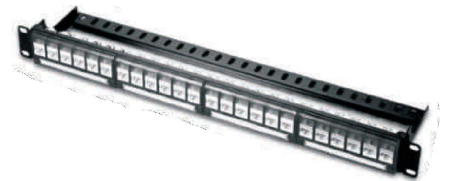

Unloaded Patchpanel

Patchpanel 1U and 2U

01

Patchpanel unloaded

Standard

XB100.216 - 19" 1U 16 x keystones

XB100.224 - 19" 1U 24 x keystones

XB100.224.1 - 19" 1U 24 x keystones - black

XB100.232 - 19" 1U 32 x keystones

XB100.248 - 19" 2U 48 x keystones

- Universal, modular panel 19" for keystones accommodation
- Integrated cable shelf allowing cable binding with clamps
- Possibility of loading up to 48 keystones, unshielded or shielded modules
- Metal construction ensures galvanic connection with the screen of modules
- Grounding conduit

Premium

XB101.224 -19" 1U 24 x keystone module - PREMIUM version

- Each port is equipped with anti-dust cover, descriptive label as well as identification icon
- Universal, modular panel 19" for keystones accommodation
- Integrated cable shelf allowing cable binding with clamps
- Metal construction ensures galvanic connection with the screen of modules
- Grounding conduit.